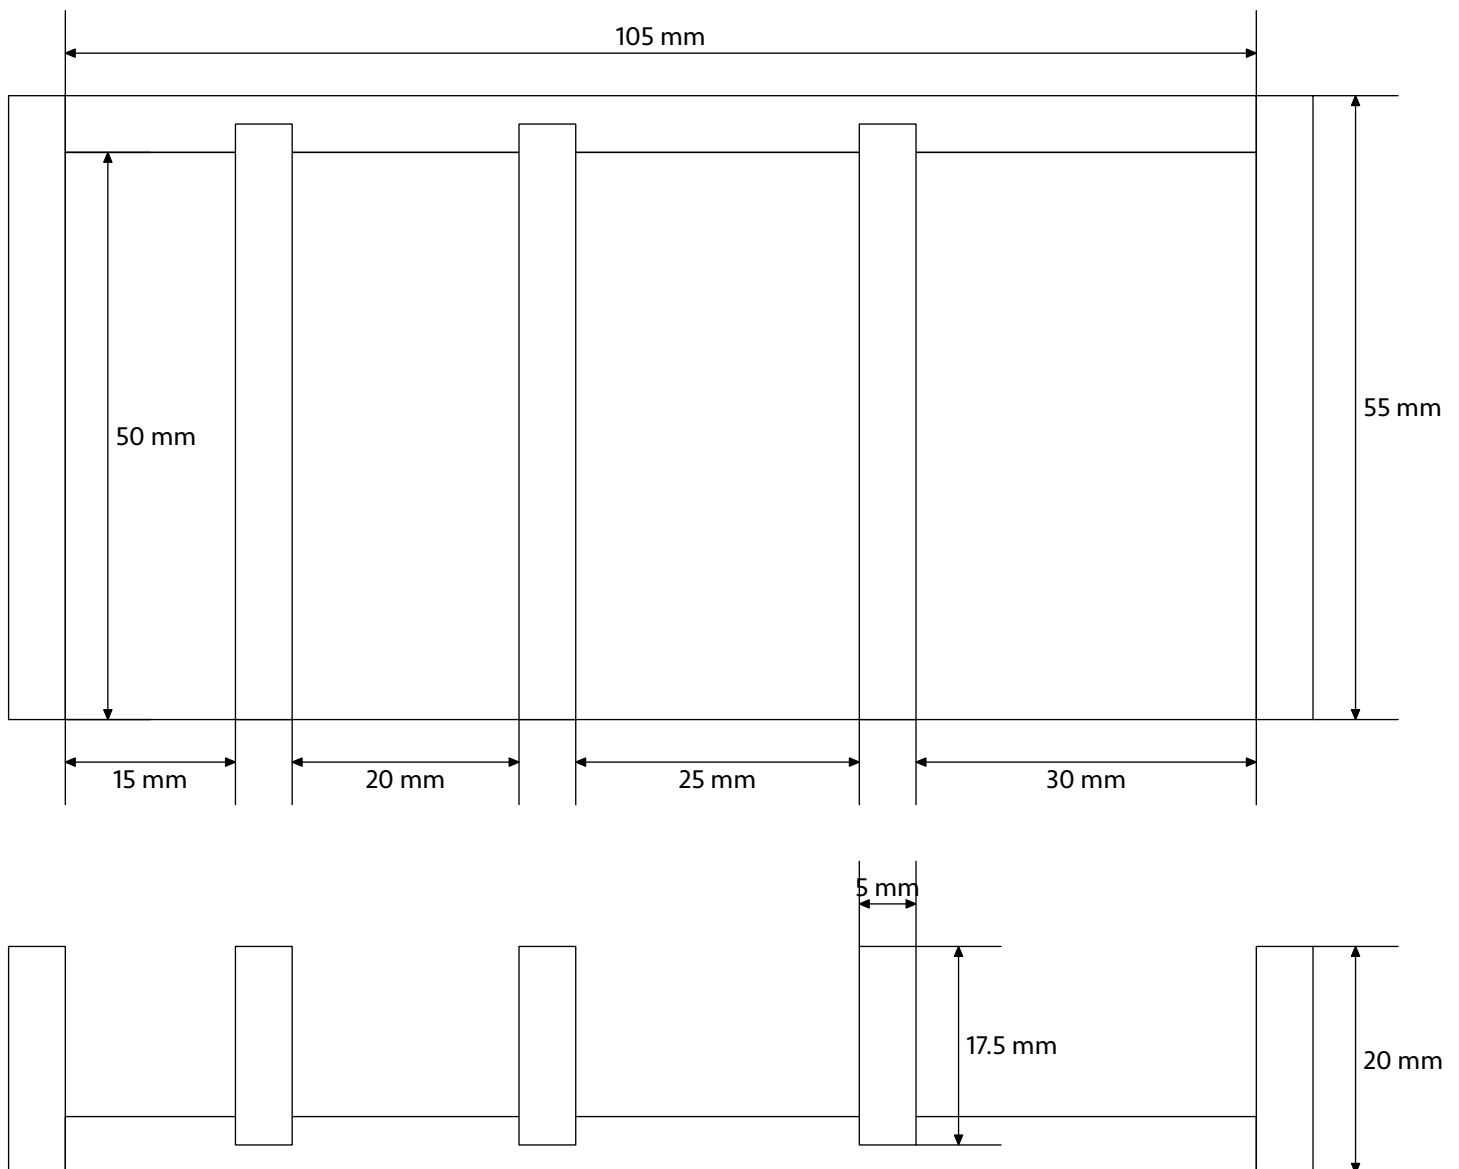

Edith-Enhet (Edith-Unit)

Edith-Enhet (Edith-Unit)	
Editorial Standardisation Committee	
Version:	1.0
Date:	22-03-2023
Adaptations:	
W. Egger	Scale 3:2